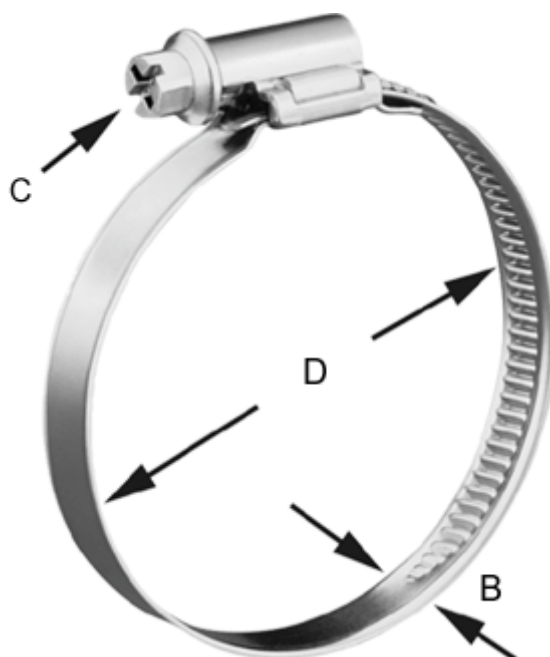

Article number: 021366352200

Description: Worm Drive Hose Clip
TORRO 190-210/12-C7-W1, pk. á 100

Measures

C (screw type) = C7 - 7mm

Diameter D = 190-210

Width B = 12.0